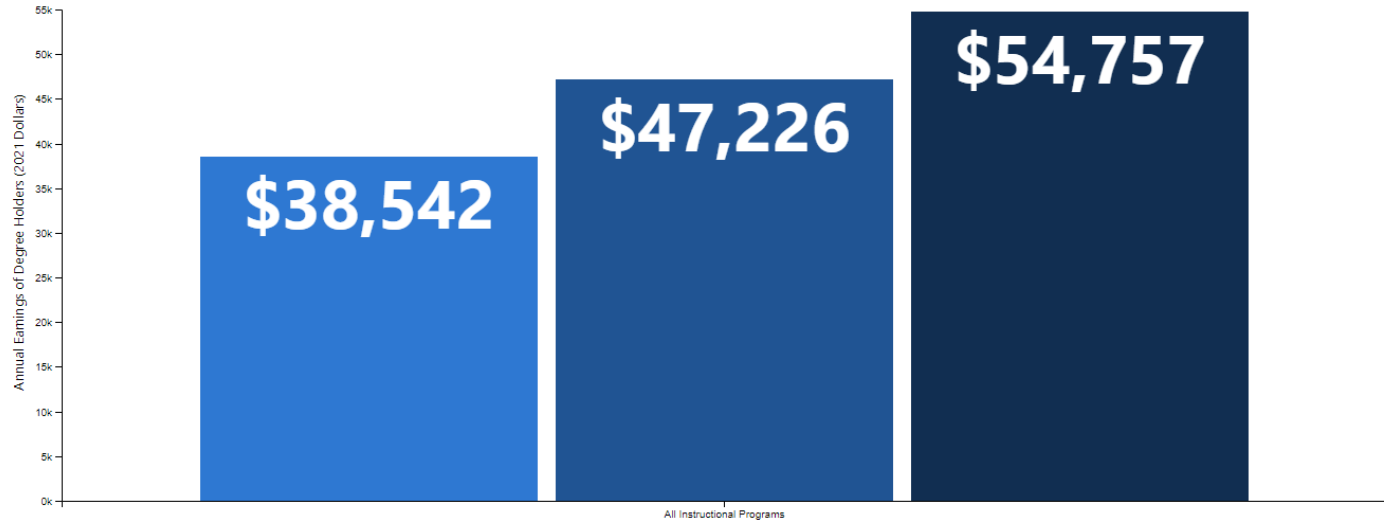

PSEO Post-Secondary Employment Outcomes Explorer

Data Type
 Earnings Flows

State
 Illinois

Institution
 Kankakee Community College

Degree Level
 Associates

Graduation Cohort
 All Cohorts

Compare Earnings by
 Time Percent

Earnings-percentile Filter
 25 50 75

Legend
 1 Years Postgrad
 5 Years Postgrad
 10 Years Postgrad

Program Specificity
 General Detailed

Sort Program List by
 Size Name

All Instructional Programs	Health Professions and Related Programs	Liberal Arts and Sciences, General Studies ...	Multi/Interdisciplinary Studies	Business, Management, Marketing, and Rel...
Mechanic and Repair Technologies/Technic...	Homeland Security, Law Enforcement, Firef...	Family and Consumer Sciences/Human Sci...	Engineering/Engineering-Related Technolo...	Precision Production
Legal Professions and Studies	Computer and Information Sciences and Su...			